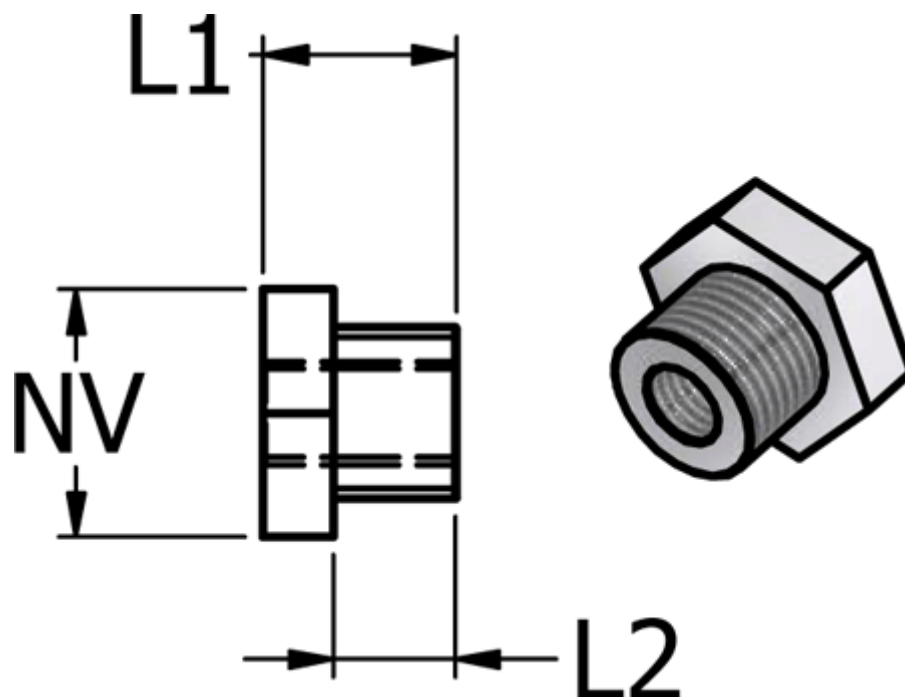

Article number: 58625107ES

Description: Stainless reducer 251.07-ES, udv.G 1/2" indv. G 1/4"

Measures

External thread = G 1/2"

Internal thread = G 1/4"

L1 = 15.5

L2 = 11.5

NV = 22